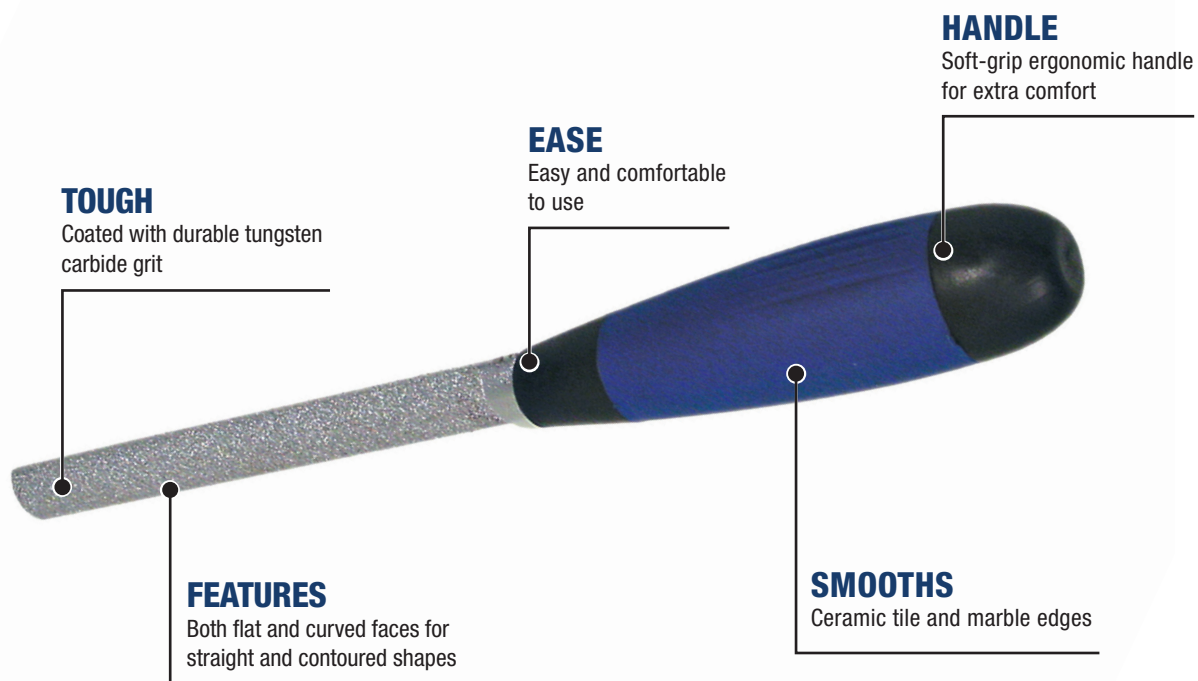

TILE FILE

102120

The Vitrex Soft Grip Handle Tile File is coated with tungsten carbide grit, which is tough, durable and ideal for smoothing rough edges on ceramic tiles and marble. Unlike conventional file, this product can cut in any direction and remove material much faster. It is suitable for use on many materials including wood, chipboard and plaster. It also has soft grip ergonomic handle for extra comfort.